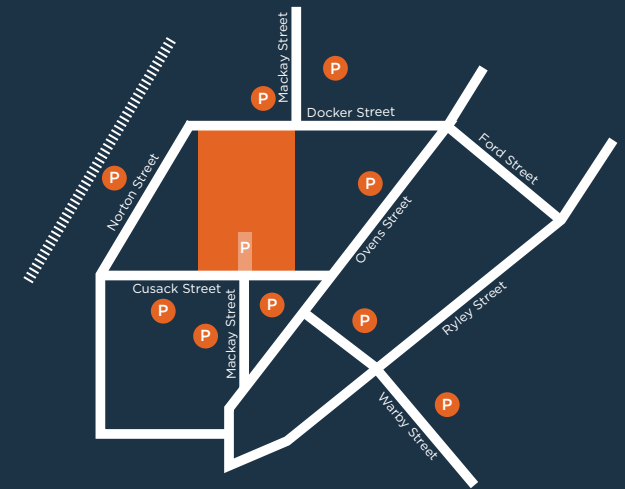

# Docker St Wangaratta

- R** Reception
- S** Skills & Jobs Centre
- L** Library
- H** Hair & Spa
- C** GOTAFE Cafe
- F** GOTAFE Restaurant
- P** Free Car Parking

**gotafe**

**TAFE VICTORIA**

gotafe.vic.edu.au | 1300 GOTAFE (468 233)