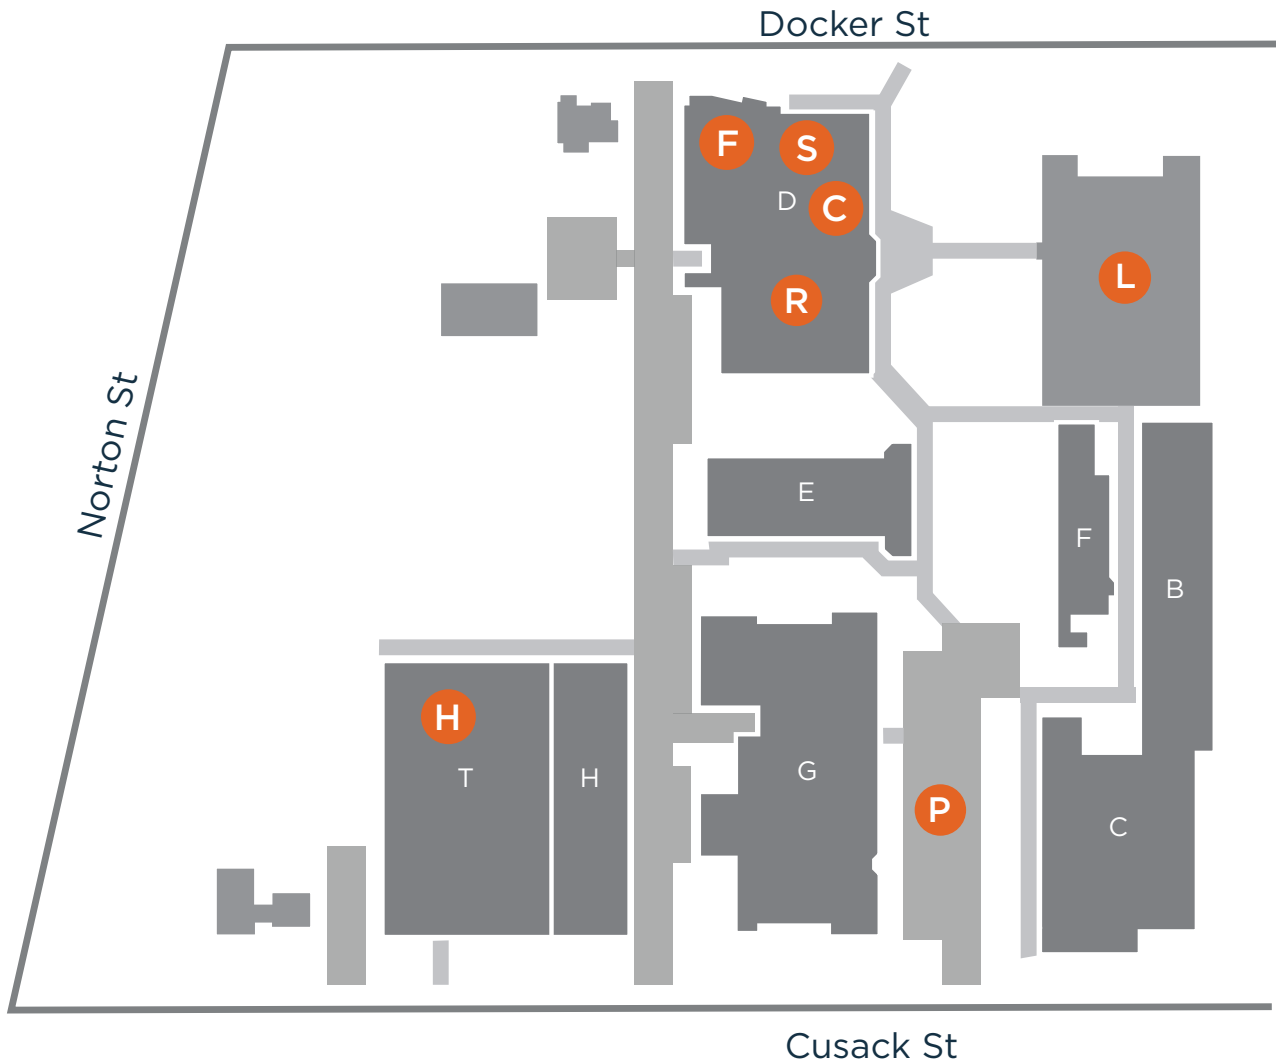

# Docker St Wangaratta

- R** Reception
- S** Skills & Jobs Centre
- L** Library
- H** Hair & Spa
- C** GOTAFE Cafe
- F** GOTAFE Restaurant
- P** Free Car Parking

**gotafe**

**TAFE VICTORIA**

gotafe.vic.edu.au | 1300 GOTAFE (468 233)